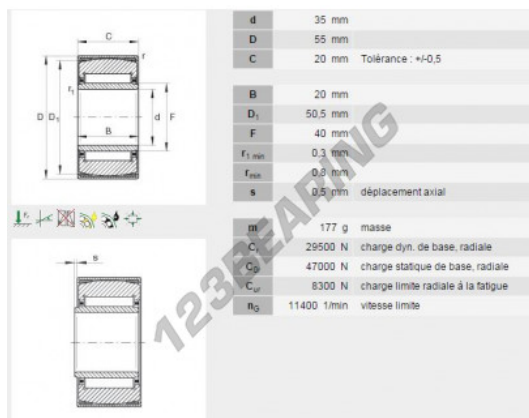

Needle roller bearing PNA35-55-INA - PNA35-55-XL-INA

<https://www.123bearing.eu/bearing-housing/needle-roller-bearing/needle/pna35-55-xl-ina>

PRODUCT FEATURES

Brand	INA
N° Ean13	3663952256191
Inside diameter	35 mm
Inside diameter	1.378" inch
Outside diameter	55 mm
Outside diameter	2.165" inch
Thickness	20 mm
Thickness	0.787" inch
Weight	180 g
Packaging	1