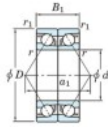

**Deep groove ball bearing single row
HAR-028-CDB-JTEKT - HAR-028-CDB-JTEKT**

<https://www.123bearing.eu/bearing-housing/deep-groove-bearing/single-row/har-028-cdb-jtekt>

Boundary dimensions

Bearing No.	Boundary dimensions(mm)					Basic load ratings(kN)		Fatigue	factor	Limiting
	d	D	B	r1(mm)	r2(mm)	Cr	Cor	lim(kN)	10	Grease Lub
HAR028CDB	140	210	66	2	1	—	112	—	8.5	4800

PRODUCT FEATURES

Brand	JTEKT
N° Ean13	3616060648334
Inside diameter	140 mm
Inside diameter	5.512" inch
Outside diameter	210 mm
Outside diameter	8.268" inch
Thickness	66 mm
Thickness	2.598" inch
Limiting speed	4800 rpm
Static load	112 kN
Packaging	1

contact@123bearing.eu

+33 359 36 04 90

CRT4 de Lesquin 60 Rue Du Haut De Sainghin 59273 Fretin FRANCE