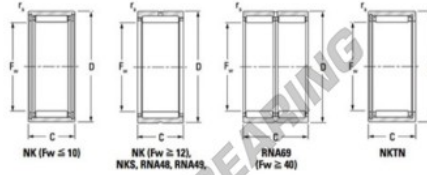

Needle roller bearing NK2116-JTEKT - NK2116-JTEKT

<https://www.123bearing.eu/bearing-housing/needle-roller-bearing/needle/nk2116-jtekt>

Metric series, caged, without inner ring

Bearing No.	Boundary dimensions (mm)				Basic load ratings (kN)		Fatigue load limit (kN)	Limiting speeds (min-1)	
	Fw	D	d	rs (mm)	Cr	C0r	Cu	Grease lub.	Oil lub.
NK21/16	21	29	16	0.3	15.3	21.6	3.3	14000	21000

PRODUCT FEATURES

Brand	JTEKT
N° Ean13	3616060631381
Inside diameter	21 mm
Inside diameter	0.827" inch
Outside diameter	29 mm
Outside diameter	1.142" inch
Thickness	16 mm
Thickness	0.63" inch
Limiting speed	14000 rpm
Dynamic load	15.3 kN
Static load	21.6 kN
Packaging	1