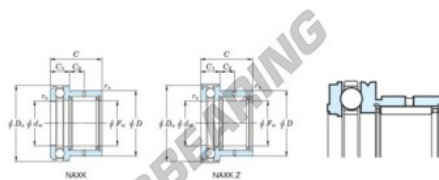

Needle roller bearing NAXK45Z-JTEKT - NAXK45Z-JTEKT

<https://www.123bearing.eu/bearing-housing/needle-roller-bearing/needle/naxk45z-jtekt>

Boundary dimensions

Bearing No.	Boundary dimensions (mm)					Limiting speeds (min ⁻¹)	Basic load ratings (kN)				Matching inner ring No.
	Fw	D	C	d _{tr}	D _{tr}		Radial Cr	Radial Co	Thrust Co	Radial Co	
NAXK45Z	45	58	32	45	66.5	4500	24.9	51.8	29	69.2	JR40x45x20

PRODUCT FEATURES

Brand	JTEKT
N° Ean13	3616060625656
Inside diameter	45 mm
Inside diameter	1.772" inch
Outside diameter	66.5 mm
Outside diameter	2.618" inch
Thickness	32 mm
Thickness	1.26" inch
Limiting speed	4500 rpm
Dynamic load	24.9 kN
Static load	51.8 kN
Packaging	1