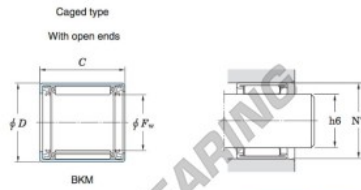

## Needle roller bearing BKM354220-1UU-JTEKT - BKM354220-1UU-JTEKT

<https://www.123bearing.eu/bearing-housing/needle-roller-bearing/needle/bkm354220-1uu-jtekt>

Drawn cup needle roller bearings Koyo

Boundary dimensions (mm)			Basic load ratings (kN)		Limiting speeds (min <sup>-1</sup> )		Bearing No. <sup>2)</sup>	
F <sub>w</sub>	D	C	b min.	C <sub>10</sub>	C <sub>90</sub>	Oil lub.	Caged type	
							With open ends	With closed end
35	42	20	—	13.3	22.8	5 700 <sup>1)</sup>	BKM354220-1UU	

Full complement type		Recommended dimensions (mm)				(Refer.) Mass (g)	
With open ends	With closed end	Shaft dia. (φ6) min.	max.	Housing bore dia. (N7) min.	max.	With open ends	With closed end
—	—	34.984	35.000	41.967	41.992	38	—

### PRODUCT FEATURES

Brand	JTEKT
N° Ean13	3663952472195
Inside diameter	35 mm
Inside diameter	1.378" inch
Outside diameter	42 mm
Outside diameter	1.654" inch
Thickness	20 mm
Thickness	0.787" inch
Weight	38 g
Packaging	1