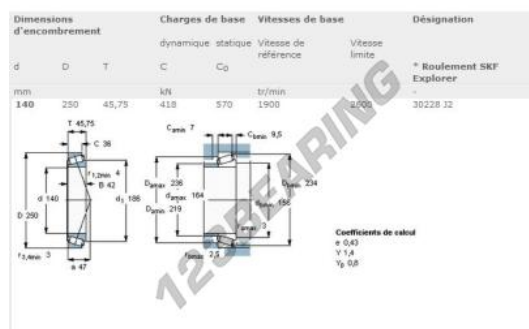

## Tapered roller bearing 30228-SKF - 30228-J2-SKF

<https://www.123bearing.eu/bearing-housing/roller-bearing/tapered/30228-j2-skf>

### PRODUCT FEATURES

Brand	SKF
N° Ean13	7316577327055
Inside diameter	140 mm
Inside diameter	5.512" inch
Outside diameter	250 mm
Outside diameter	9.843" inch
Thickness	45.75 mm
Thickness	1.801" inch
Limiting speed	1900 rpm
Weight	8650 g
Dynamic load	451 kN
Static load	570 kN
Packaging	1
Standard	No standard