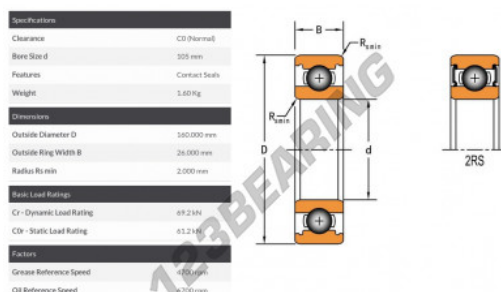

## Deep groove ball bearing single row 6021-2RS-TIMKEN - 6021-2RS-TIMKEN

<https://www.123bearing.eu/bearing-housing/deep-groove-bearing/single-row/6021-2rs-timken>

### PRODUCT FEATURES

Brand	TIMKEN
N° Ean13	53893722344
Inside diameter	105 mm
Inside diameter	4.134" inch
Outside diameter	160 mm
Outside diameter	6.299" inch
Thickness	26 mm
Thickness	1.024" inch
Sealing	Seal on both sides
Weight	1590 g
Dynamic load	29.2 kN
Static load	61.2 kN
Packaging	1