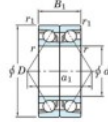

Deep groove ball bearing single row 7208-DB-JTEKT - 7208-DB-KOYO

<https://www.123bearing.eu/bearing-housing/deep-groove-bearing/single-row/7208-db-koyo>

Boundary dimensions

Bearing No.	Boundary dimensions (mm)						Basic load ratings (kN)		Fatigue	factor	Limiting
	d	D	B	r1 (mm)	r2 (mm)	Cr	C0r	load limit (kN)	60	speeds (min-1)	
7208DB	40	80	36	1.1	0.6	71.7	50.3	3.25	-	6400	

PRODUCT FEATURES

Brand	JTEKT
N° Ean13	4549250194726
Inside diameter	40 mm
Inside diameter	1.575" inch
Outside diameter	80 mm
Outside diameter	3.15" inch
Thickness	36 mm
Thickness	1.417" inch
Limiting speed	6400 rpm
Dynamic load	71.7 kN
Static load	50.3 kN
Packaging	1

contact@123bearing.eu

+33 359 36 04 90

CRT4 de Lesquin 60 Rue Du Haut De Sainghin 59273 Fretin FRANCE