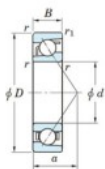

## Deep groove ball bearing single row 7316-B-FY-JTEKT - 7316-B-FY-KOYO

<https://www.123bearing.eu/bearing-housing/deep-groove-bearing/single-row/7316-b-fy-koyo>

Boundary dimensions

123 BEARING

Bearing No.	Boundary dimensions(mm)					Basic load ratings(kN)		Fatigue load	factor	Limiting
	d	D	B	r(mm)	r1(mm)	C <sub>r</sub>	C <sub>0r</sub>	C <sub>0r</sub>	f <sub>0</sub>	speeds(min-1) Grease lub.
7316B FY	80	170	39	2.1	1.1	159	100	5.8	-	3500

## PRODUCT FEATURES

Brand	JTEKT
N° Ean13	3616060641946
Inside diameter	80 mm
Inside diameter	3.15" inch
Outside diameter	170 mm
Outside diameter	6.693" inch
Thickness	39 mm
Thickness	1.535" inch
Limiting speed	3500 rpm
Dynamic load	159 kN
Static load	100 kN
Packaging	1