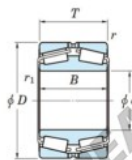

Tapered roller bearing 453-600-JTEKT - 453-600-KOYO

<https://www.123bearing.eu/bearing-housing/roller-bearing/tapered/453-600-koyo>

Boundary dimensions

Bearing No.	Boundary dimensions(mm)					Basic load ratings(kN)		Fatigue load limit(kN)	Limiting speeds(min-1)
	d	D	B	r1(mm)	r2(mm)	C0	C0P	C0	Grease Lub.
453/600	600	980	300	7.5	7.5	-	17400	-	-

PRODUCT FEATURES

Brand	JTEKT
N° Ean13	3616060628510
Inside diameter	600 mm
Inside diameter	23.622" inch
Outside diameter	980 mm
Outside diameter	38.583" inch
Thickness	300 mm
Thickness	11.811" inch
Static load	17400 kN
Packaging	1