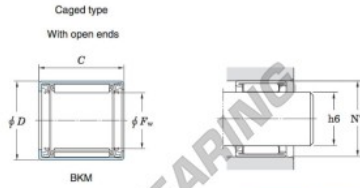

## Needle roller bearing BKM354220-1UU-JTEKT - BKM354220-1UU-KOYO

<https://www.123bearing.eu/bearing-housing/needle-roller-bearing/needle/bkm354220-1uu-koyo>

Drawn cup needle roller bearings Koyo

Boundary dimensions (mm)				Basic load ratings (kN)		Limiting speeds (min <sup>-1</sup> )	Bearing No. <sup>2)</sup>
F <sub>w</sub>	D	C	b min.	C <sub>r</sub>	C <sub>10r</sub>	Oil lub.	Caged type With open ends    With closed end
35	42	20	—	13.3	22.8	5 700 <sup>1)</sup>	BKM354220-1UU

Full complement type		Recommended dimensions (mm)				(Refer.) Mass (g)	
With open ends	With closed end	Shaft dia. (φ6) min.	max.	Housing bore dia. (N7) min.	max.	With open ends	With closed end
—	—	34.984	35.000	41.967	41.992	38	—

### PRODUCT FEATURES

Brand	JTEKT
N° Ean13	3663952472195
Inside diameter	35 mm
Inside diameter	1.378" inch
Outside diameter	42 mm
Outside diameter	1.654" inch
Thickness	20 mm
Thickness	0.787" inch
Weight	38 g
Packaging	1