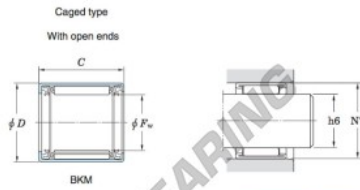

Needle roller bearing BKM354220-1UU-JTEKT - BKM354220-1UU-KOYO

<https://www.123bearing.eu/bearing-housing/needle-roller-bearing/needle/bkm354220-1uu-koyo>

Drawn cup needle roller bearings Koyo

Boundary dimensions (mm)				Basic load ratings (kN)		Limiting speeds (min ⁻¹)		Bearing No. ²⁾	
F_w	D	C	b min.	C_0	C_{10}	Oil lub.		Caged type	
								With open ends	With closed end
35	42	20	—	13.3	22.8	5 700 ¹⁾		BKM354220-1UU	

Full complement type				Recommended dimensions (mm)				(Refer.) Mass (g)	
With open ends		With closed end		Shaft dia. (φ6) min.	max.	Housing bore dia. (N7) min.	max.	With open ends	With closed end
—	—	—	—	34.984	35.000	41.967	41.992	38	—

PRODUCT FEATURES

Brand	JTEKT
N° Ean13	3663952472195
Inside diameter	35 mm
Inside diameter	1.378" inch
Outside diameter	42 mm
Outside diameter	1.654" inch
Thickness	20 mm
Thickness	0.787" inch
Weight	38 g
Packaging	1