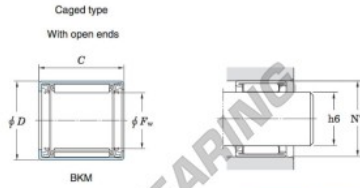

Needle roller bearing BKM354220-1UU-JTEKT - BKM354220-1UU-KOYO

<https://www.123bearing.eu/bearing-housing/needle-roller-bearing/needle/bkm354220-1uu-koyo>

Drawn cup needle roller bearings Koyo

Boundary dimensions (mm)				Basic load ratings (kN)		Limiting speeds (min ⁻¹)	Bearing No. ²⁾
F_w	D	C	b min.	C_0	C_{10}	Oil lub.	Caged type With open ends With closed end
35	42	20	—	13.3	22.8	5 700 ¹⁾	BKM354220-1UU

Full complement type		Recommended dimensions (mm)				(Refer.) Mass (g)	
With open ends	With closed end	Shaft dia. (φ6) min.	max.	Housing bore dia. (N7) min.	max.	With open ends	With closed end
—	—	34.984	35.000	41.967	41.992	38	—

PRODUCT FEATURES

Brand	JTEKT
N° Ean13	3663952472195
Inside diameter	35 mm
Inside diameter	1.378" inch
Outside diameter	42 mm
Outside diameter	1.654" inch
Thickness	20 mm
Thickness	0.787" inch
Weight	38 g
Packaging	1