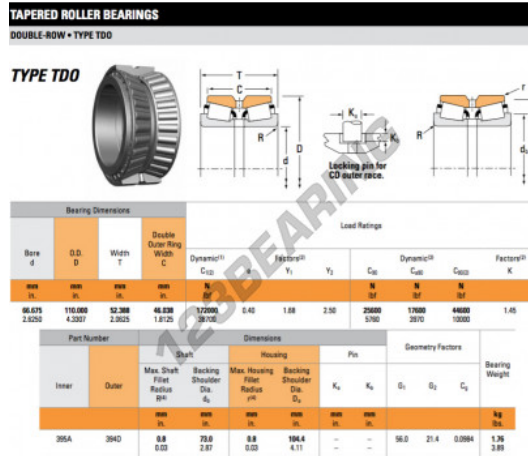

Tapered roller bearing 395A-394D-TIMKEN - 395A-394D-TIMKEN

<https://www.123bearing.eu/bearing-housing/roller-bearing/tapered/395a-394d-timken>

PRODUCT FEATURES

Brand	TIMKEN
N° Ean13	3663952357157
Inside diameter	66.675 mm
Inside diameter	2 5/8" inch
Outside diameter	110 mm
Outside diameter	4.331" inch
Thickness	52.388 mm
Thickness	2 1/16" inch
2nd Thickness	46.038 mm
2nd Thickness	1 13/16" inch
Weight	1709 g
Packaging	1
Standard	No standard