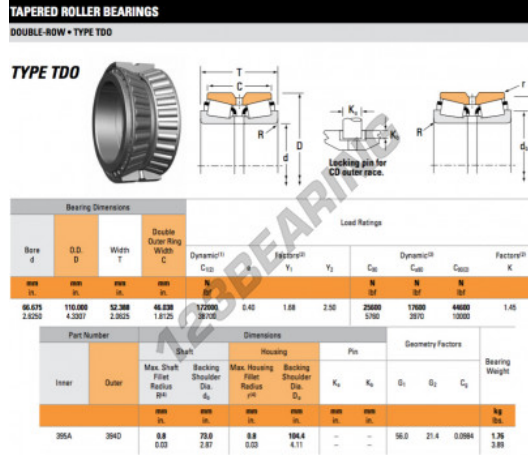

Tapered roller bearing 395A-394D-TIMKEN - 395A-394D-TIMKEN

<https://www.123bearing.eu/bearing-housing/roller-bearing/tapered/395a-394d-timken>

PRODUCT FEATURES

Brand	TIMKEN
N° Ean13	3663952357157
Inside diameter	66.675 mm
Inside diameter	2 5/8" inch
Outside diameter	110 mm
Outside diameter	4.331" inch
Thickness	52.388 mm
Thickness	2 1/16" inch
2nd Thickness	46.038 mm
2nd Thickness	1 13/16" inch
Weight	1709 g
Packaging	1
Standard	No standard