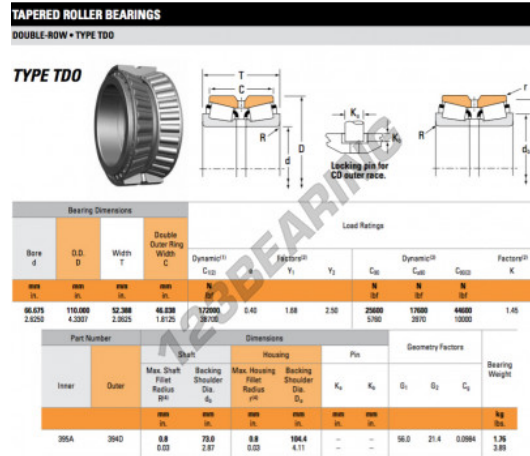

Tapered roller bearing 395A-394D-TIMKEN - 395A-394D-TIMKEN

<https://www.123bearing.eu/bearing-housing/roller-bearing/tapered/395a-394d-timken>

PRODUCT FEATURES

Brand	TIMKEN
N° Ean13	3663952357157
Inside diameter	66.675 mm
Inside diameter	2 5/8" inch
Outside diameter	110 mm
Outside diameter	4.331" inch
Thickness	52.388 mm
Thickness	2 1/16" inch
2nd Thickness	46.038 mm
2nd Thickness	1 13/16" inch
Weight	1709 g
Packaging	1
Standard	No standard