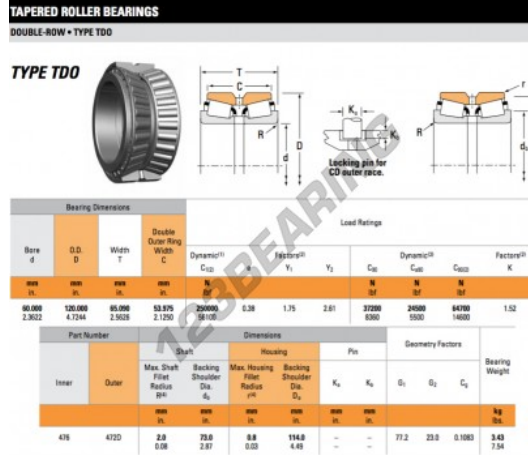

## Tapered roller bearing 476-472D-TIMKEN - 476-472D-TIMKEN

<https://www.123bearing.eu/bearing-housing/roller-bearing/tapered/476-472d-timken>

### PRODUCT FEATURES

Brand	TIMKEN
N° Ean13	3663952356877
Inside diameter	60 mm
Inside diameter	2.362" inch
Outside diameter	120 mm
Outside diameter	4.724" inch
Thickness	65.09 mm
Thickness	2 9/16" inch
Packaging	1