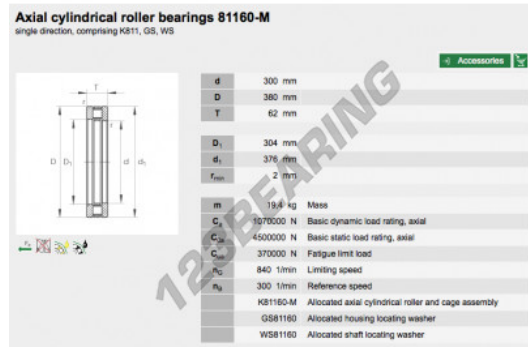

## Thrust roller bearing 81160-M-INA - 81160-M-INA

<https://www.123bearing.eu/bearing-housing/roller-bearing/thrust/81160-m-ina>

### PRODUCT FEATURES

|                  |               |
|------------------|---------------|
| Brand            | INA           |
| N° Ean13         | 3663952341378 |
| Inside diameter  | 300 mm        |
| Inside diameter  | 11.811" inch  |
| Outside diameter | 380 mm        |
| Outside diameter | 14.961" inch  |
| Thickness        | 62 mm         |
| Thickness        | 2.441" inch   |
| Packaging        | 1             |